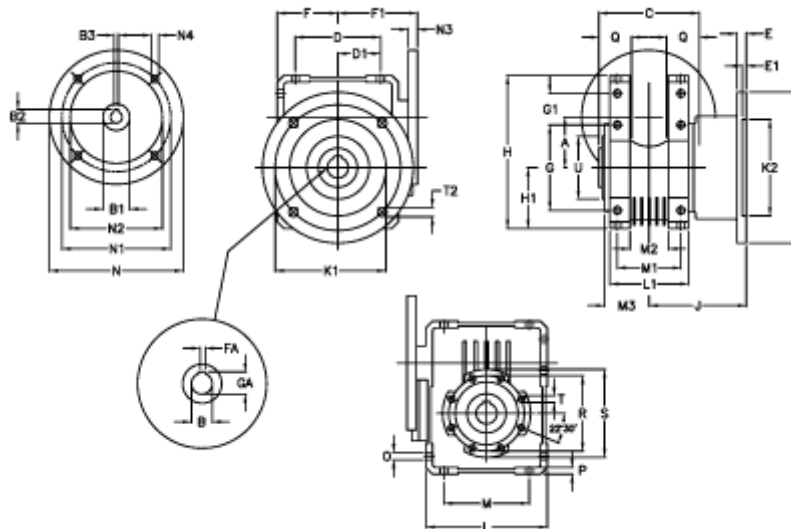

Article number: 392211002343516

Description: Worm Gear with Torque Limiter
W110 L1-UF-23-P90 B5

Measures

A = 110.10	E = 20	H = 308.0	M = 184	N4 = M10x12	U = 130
B = 42	E1 = 12	H1 = 125.0	M1 = 115	O = 14.0	
B1 E7 = 24	F = 125	J = 179.5	M2 = 69	P = 14	
B2 = 27.3	F1 = 143	K = 280	M3 = 73	Q = 45	
B3 H9 = 8	FA = 12	K1 = 230	N = 200	R = 165	
C = 155	G = 184	K2 = 170	N1 = 165	S = 200	
D = 174.0	G1 = 58.0	L = 250	N2 = 130	T = M12x19	
D1 = 82.0	GA = 45.3	L1 = 143	N3 = 0.0	T2 = 13.0	